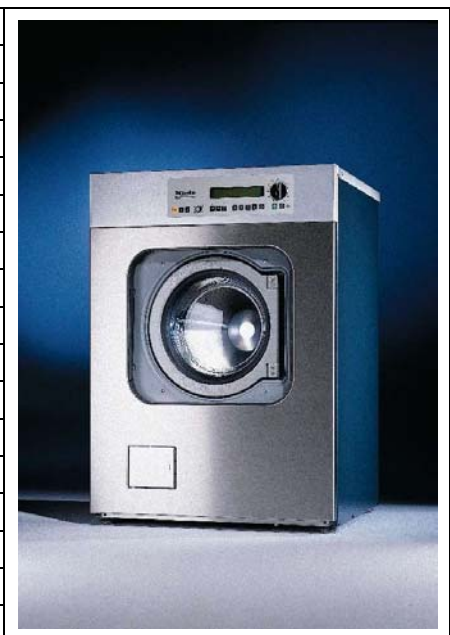

WS 5071 Profitronic High Extraction Washer

A load capacity of 17 lbs makes the WS 5071 ideal for processing moderate levels of laundry. Shirt laundry, work wear from cottons to synthetics and casual wear are all a breeze. Wet cleaning loads up to 10 lbs are readily accommodated, enabling you to easily handle fine silks, woollens and other delicate items.

Load Capacity Wet Washing	17 lb/7.5 kg
Load Capacity Wet Cleaning	10 lb/4.5 kg
Spin Speed	1200 rpm
g-force	450
Drum Volume	70 litres
Controls	Profitronic
Stackable Dryer	No
Electrically Heated	Yes
Steam Heated	No
Electrical Connection	3 ph, 208V, 60Hz
Fuse Rating	3 x 20A
Total Rated Load	6.8kW
Heater Rating	6.3 kW
Height	1020 mm/40.13"
Width	730 mm/28.75"
Depth	725 mm/30.75"
Net Weight	324 lb/147 kg