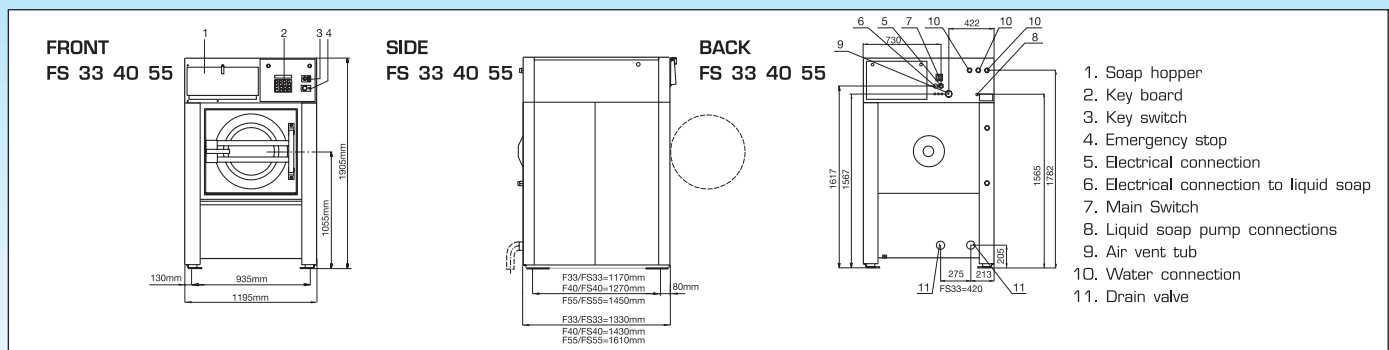

primus

High Spin Industrial Washer Extractors FS 33, FS 40, FS 55

FEATURES

- Freestanding, high spin
- Stainless steel cabinet (AISI 304)
- Stainless steel drum and tub
- Standard Full control (FC) microprocessor (multilingual, freely programmable)
- Large door opening (53 cm) for easy loading and unloading
- Large drain valves (2 x 75 mm)
- Easy access to all parts
- Standard liquid soap connections
- Frequency controlled motor
- Patented soap dispenser with 5 removable compartments
- Power Wash® perforated lifting ribs: more mechanical action, lower water consumption

OPTIONS

- Low steam pressure heating
- Liquid soap pumps
- Soft wash version (wet cleaning)
- Liquid manifold
- LPMS networking software

POWERWASH®

TYPE		FS 33	FS 40	FS 55
CAPACITY				
Drum volume	l	335	400	518
Capacity	kg	33	40	55
Drum dimensions	mm	∅914x510	∅914x610	∅914x790
MOTOR				
Frequency controlled		standard	standard	standard
DRUM SPEED				
Wash speed	rpm	7-50	7-50	7-50
Distribution speed	rpm	90	90	90
Spin speed	rpm	301-830	301-830	301-830
G-factor		365	351	351
PROGRAMMER				
FC microprocessor		standard	standard	standard
CABINET				
Stainless steel AISI 304		standard	standard	standard
SAFETY FIXING				
		4xM16	4xM16	4xM16
HEATING				
100% hot water	°C	90	90	90
	°F	194	194	194
100% electrical	kW	24	36	54
Hot water and electrical	kW	24	36	54
Steam additional heating	bar	3-8	3-8	3-8
Steam high pressure	bar	3-8	3-8	3-8
CONNECTION				
Electrical	220-240V 380-400V	3AC+PE/60Hz 3AC+PE+N/50Hz Others on request	3AC+PE 3AC+PE+N Others on request	3AC+PE 3AC+PE+N/50Hz Others on request
Water inlet	inch	1"	1"	1"
Steam inlet	inch	3/4"	3/4"	3/4"
DIMENSIONS				
HxWxD	mm	1905x1195x1330	1905x1195x1430	1905x1195x1610
TRANSPORT DATA				
Gross weight				
Crate packing	kg	1370	1700	1770
Net weight	kg	1230	1560	1630
Volume (packed)				
Crate packing	m ³	4,4	4,7	5,3
Crate packing HxWxD	mm	2105x1430x1475	2105x1430x1570	2105x1430x1750
Standard = Standard version				