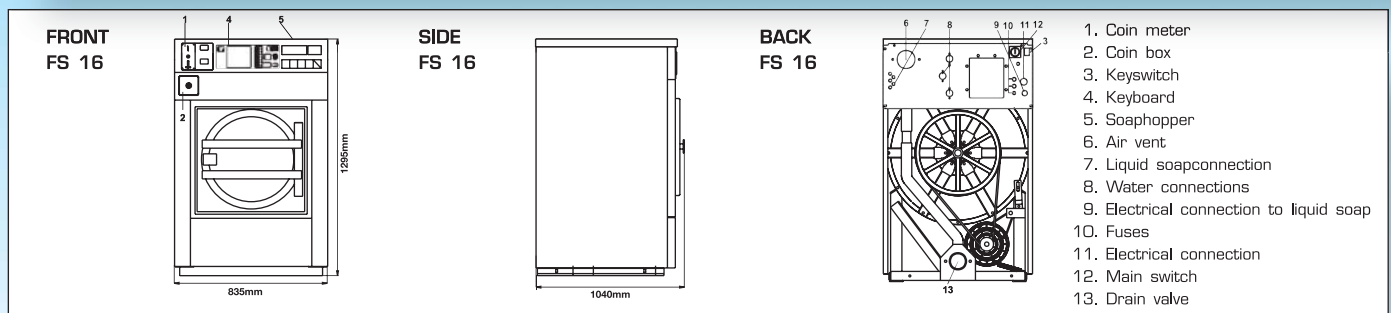

primus

High Spin Industrial Washer Extractor FS 16

FEATURES

- Freestanding, high spin
- Stainless steel cabinet (AISI 304)
- Stainless steel drum and tub
- Standard Easy to use (EC) microprocessor
- Extra large door opening (42 cm) for easy loading and unloading
- Large drain valve (75 mm)
- Easy access to all parts
- Patented soap hopper and drain valve (Liqui-Mix® system)
- Standard liquid soap connections
- Frequency controlled motor
- Power Wash® perforated lifting ribs: more mechanical action, lower water consumption

POWERWASH®

TYPE		FS 16
CAPACITY		
Drum volume	l	166
Capacity	kg	16,5
Drum dimensions	mm	∅650x500
DRUM SPEED		
Wash speed	rpm	45
Distribution speed	rpm	100
Spin speed	rpm	980
G-factor		350
PROGRAMMER		
Coin meter (or tokens)		+
Coin counter		+
EC microprocessor		standard
FC microprocessor		+
Vandal Resistant Microprocessor		+
CABINET		
Stainless steel AISI 304		standard
Coloured panels		+
CONNECTION		
Freestanding (4xM10)		
HEATING		
100% hot water	°C	90
	°F	194
100% electrical 220-240V	kW	9-12-18
380-400V	kW	9-12-18
Hot water and electrical		
Additional heating 220-240V	kW	9-12-18
380-400V	kW	9-12-18
Steam additional heating	bar	1-3
Steam high pressure	bar	3-8
CONNECTION		
Electrical 220-240V		AC/50-60Hz
220-240V		3AC/50-60Hz
380-415V		3AC+N/50-60Hz
380-480V		3AC/50-60Hz
Water inlet	inch	G 3/4"
Steam inlet	inch	G 1/2"
DIMENSIONS		
HxWxD	mm	1295x835x1040
TRANSPORT DATA		
Gross weight		
Cardboard packing	kg	485
Net weight	kg	465
Volume (packed)		
Cardboard packing	m ³	1,6
Cardboard packing HxWxD	mm	1510x930x1140
+ = Available		
Standard = Standard execution		