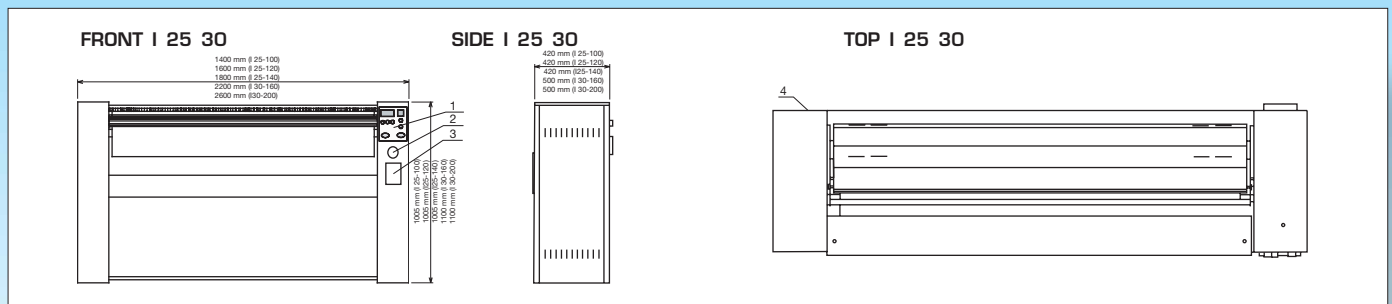

TYPE		I 25 - 100	I 25 - 120	I 25 - 140	I 30 - 160	I 30 - 200
CAPACITY						
Roller Diameter	mm	250	250	250	300	300
Roller Length	mm	1000	1200	1400	1600	2000
Roller with unlimited variable speed		-	-	Standard	Standard	Standard
Roller speed	m/min.	3,9	3,9	4,1	4,1	4,1
Output	kg/h	ca 30	ca 35	ca 40	ca 55	ca 75
HEATING		Electrical	Electrical	Electrical	Electrical	Electrical
OPERATION						
Built-in exhaust fan		-	-	-	Standard	Standard
Available with coin meter		+	+	+	+	+
CONSUMPTION						
Heating elements	kW	5	6	7	13,2	16,8
Bed motor	kW	0,18	0,18	0,18	0,48	0,67
Roller motor	kW	-	-	-	0,48	0,48
Exhaust motor	kW	-	-	-	0,18	0,18
CONNECTIONS		380-400V/3/50Hz Others on Request				
DIMENSIONS (HXWXD)	mm	1005x1400x420	1005x1600x420	1005x1800x420	1100x2200x500	1100x2600x500
TRANSPORT DATA						
Crated (cardboard box) dimensions (HxWxD)	mm	1150x1480x500	1150x1680x500	1150x1880x500	1260x2280x590	1260x2690x590
Crated volume	m³	0,85	0,97	1,1	1,69	1,99
WEIGHT						
Net	kg	100	118	126	262	294
Gross	kg	119	130	145	300	350
Standard = standard execution + = available(optional) - = not available						

1. Control panel
2. Emergency stop button

1. Manual roller drive
2. Main switch and power supply

The company Primus bvba preserves the right to change the machines and the specification in this leaflet at any time, without prior notice. Details and photographs are only for information and never binding.

www.primuslaundry.com

primus

Quality **without**
compromise

Bvba
Certified Company
ISO 9001

CE