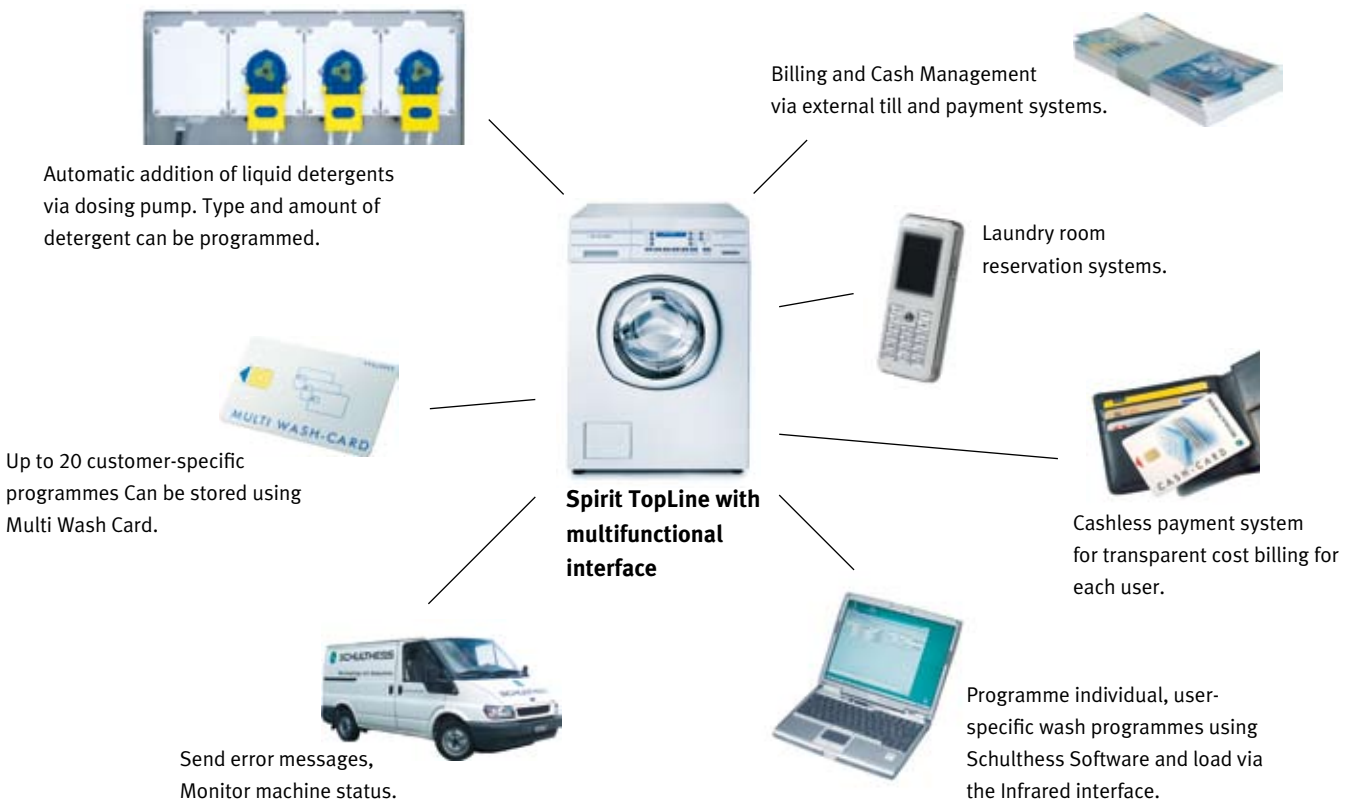

- Up to 1400 revolutions per minute for powerful spinning (514 g) and maximum drainage (up to 45%).
- Optimum power transmission and energy efficiency thanks to flexible drive belts.
- Optimum quiet running even during high speed spin cycles – thanks to even more robust base construction.
- Low noise emissions and minimum vibrations.

With professional qualities for tough everyday work

The motor on the Spirit TopLine is just one example of what Schulthess understands in terms of “SWISS MADE” quality. What is more, all other central components are designed for reliability and durability:

- the robust drum bearing with roller bearings
- the silicon carbide axial drum seal with outstanding sliding properties and minimum wear
- the chassis construction which guarantees maximum stability and quiet running
- Internal and external drum made of high quality and durable nickel chromium steel

Option for individual solutions: The multifunctional interface

The Spirit TopLine has an optional multifunctional interface with a serial interface (RS 485). It serves as an intelligent communication interface and can be linked to forward-looking, individual applications. This creates total flexibility for realising laundry solutions with different components, which are designed to ensure user convenience, efficient processes and economy (see graphic).