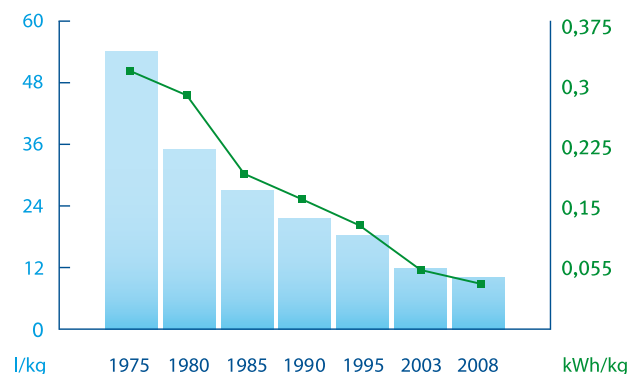

Wash more efficiently

Special programmes in series production

The Spirit TopLine offers finely differentiated basic programmes with many practical programme options (including prewash, intensive wash, time preselection, temperature reduction etc). In addition it ensures a high level of commercial service with a range of additional integrated set programmes which go far beyond everyday washing. Ten programmes can be accessed using the S button: wool, handwash, silk, outerwear, sportswear, curtains, jeans, shirts, spin and impregnating.

The P button on the 7 kg machine (Spirit TopLine 6176) offers a further 30 professional programmes. They are designed for the thorough removal of particularly stubborn stains and are based on specialist industrial requirements:

- Old people's/nursing homes
- Catering/hotel business
- Commercial operations

The range includes, for example, programmes for kitchen and table linen, aprons and overdresses, hand towels, dishcloths, butcher's linen, bed linen and incontinence laundry, disinfection wash etc.

Maximum efficiency in the laundry room

Whether it comes to basic, special or professional programmes – where washing is carried out more than once a day, short programme cycles are called for. This is one of the strengths of Schulthess! Thanks to our technical innovations we can provide outstanding wash and spin results in less time. These also include professional equipment features (e.g. hot water connection, high heating power) which produce incomparable performance figures for the Spirit TopLine.

What is more, shorter, more powerful programmes not only speed up the processes and increase the washing capacity, they also reduce the detergent, electricity and water consumption.